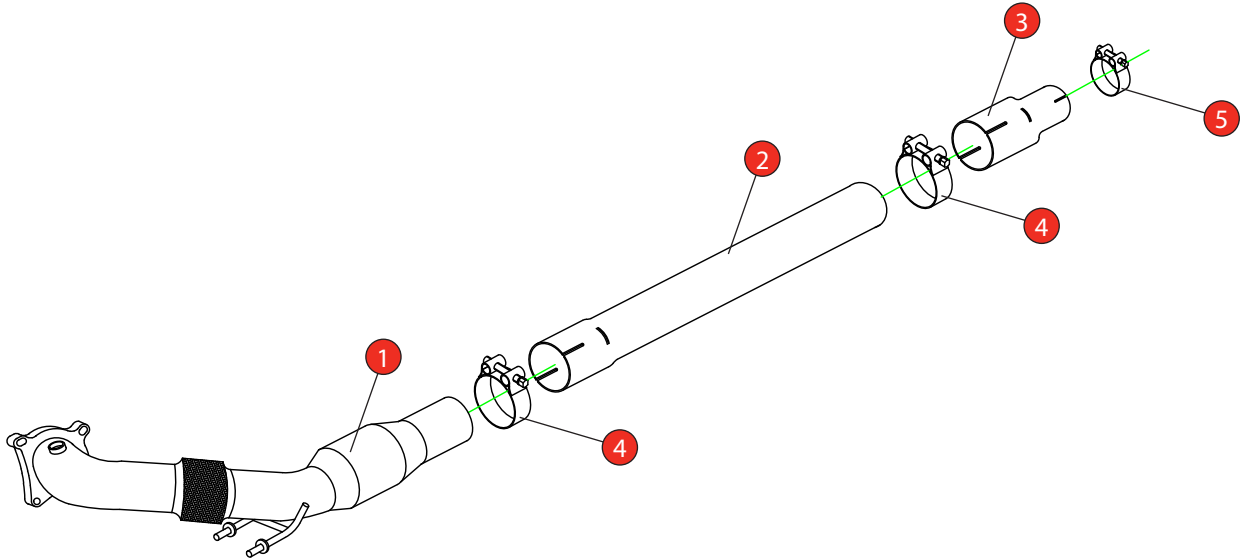

Car	Audi TTS MK2 2.0 TFSI	Part No.	SAUX026
Year	2008-2014	Fit Kits	002FK
Notes	Where not supplied use original fittings. 690AU has a long swage which allows adjustment when fitting this product.	Features	Pipe Diameter:- 70mm

Estimated Fitting Time: 4 Hours

NO.	PART NO.	DESCRIPTION	QTY
1	420AU	Downpipe With High Flow Sports Catalyst	1
2	690AU	Front Link Pipe	1
Fit Kit			
3	AD76	Adaptor (USE TO FIT TO O.E SYSTEM)	1
4	Z016.10063	72mm H/D Clamp	2
5	Z016.10001	59-63mm Clamp (USE TO FIT TO O.E SYSTEM)	1